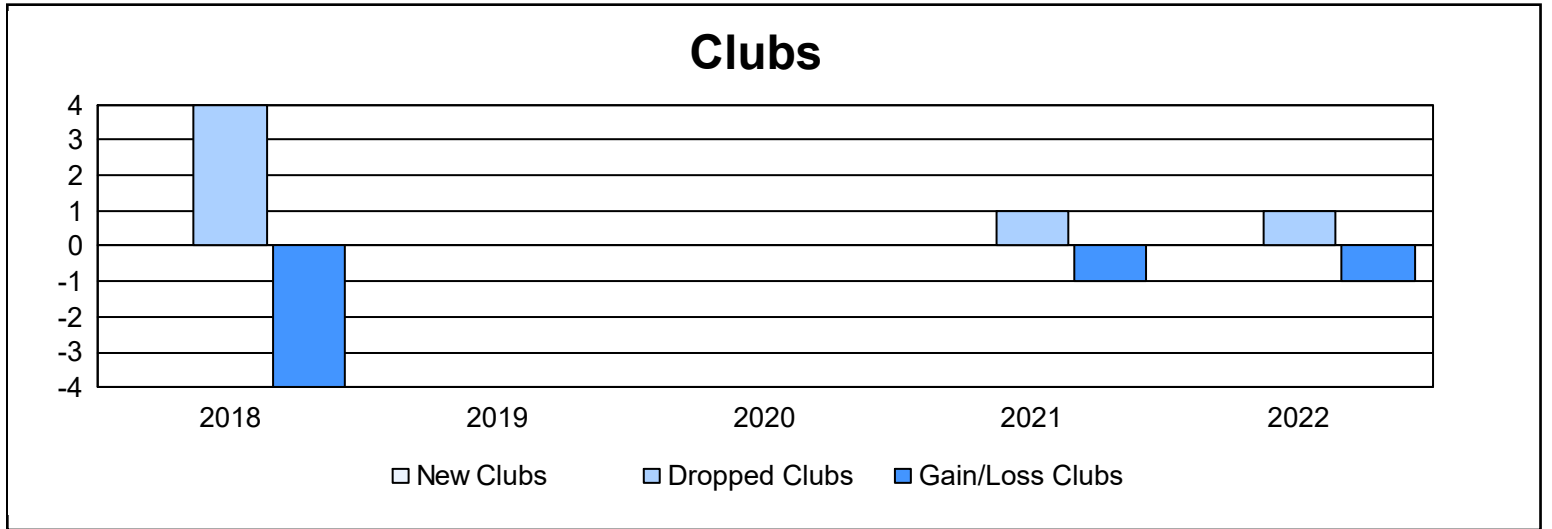

Year	New Clubs	Dropped Clubs	Gain/ Loss Clubs	New Members	Charter Members	Reinstate Members	Transfer Members	Total Member Added	Total Members Dropped	Gain/ Loss Members
2017-2018	0	4	-4	63	0	3	10	76	144	-68
2018-2019	0	0	0	75	1	5	9	90	107	-17
2019-2020	0	0	0	59	0	2	4	65	89	-24
2020-2021	0	1	-1	49	9	10	1	69	117	-48
2021-2022	0	1	-1	38	8	1	13	60	138	-78
<b>Average</b>	<b>0</b>	<b>1</b>	<b>-1</b>	<b>57</b>	<b>4</b>	<b>4</b>	<b>7</b>	<b>72</b>	<b>119</b>	<b>-47</b>

### Membership Composition June 2022 Cumulative