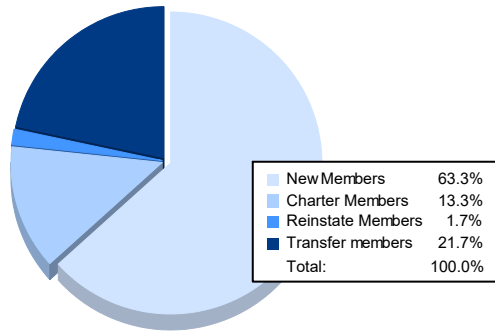

Year	New Clubs	Dropped Clubs	Gain/ Loss Clubs	New Members	Charter Members	Reinstate Members	Transfer Members	Total Member Added	Total Members Dropped	Gain/ Loss Members
2017-2018	0	4	-4	63	0	3	10	76	144	-68
2018-2019	0	0	0	75	1	5	9	90	107	-17
2019-2020	0	0	0	59	0	2	4	65	89	-24
2020-2021	0	1	-1	49	9	10	1	69	117	-48
2021-2022	0	1	-1	38	8	1	13	60	138	-78
<b>Average</b>	<b>0</b>	<b>1</b>	<b>-1</b>	<b>57</b>	<b>4</b>	<b>4</b>	<b>7</b>	<b>72</b>	<b>119</b>	<b>-47</b>

### Membership Composition June 2022 Cumulative