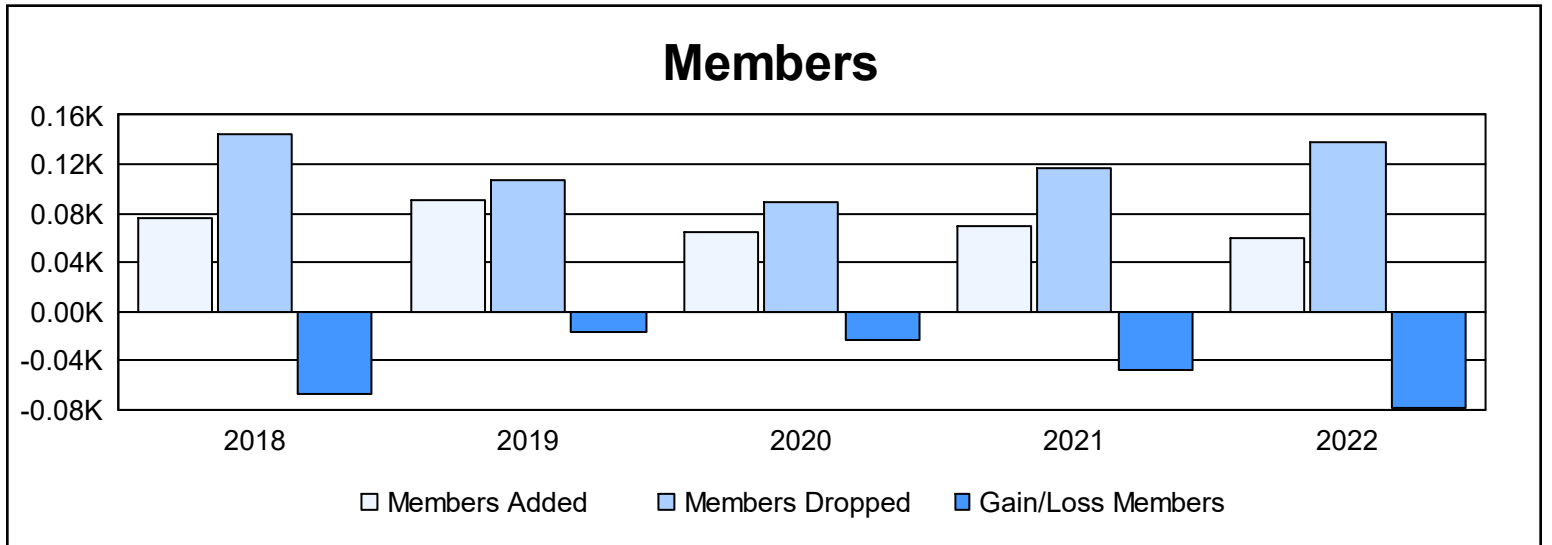

Year	New Clubs	Dropped Clubs	Gain/ Loss Clubs	New Members	Charter Members	Reinstate Members	Transfer Members	Total Member Added	Total Members Dropped	Gain/ Loss Members
2017-2018	0	4	-4	63	0	3	10	76	144	-68
2018-2019	0	0	0	75	1	5	9	90	107	-17
2019-2020	0	0	0	59	0	2	4	65	89	-24
2020-2021	0	1	-1	49	9	10	1	69	117	-48
2021-2022	0	1	-1	38	8	1	13	60	138	-78
<b>Average</b>	<b>0</b>	<b>1</b>	<b>-1</b>	<b>57</b>	<b>4</b>	<b>4</b>	<b>7</b>	<b>72</b>	<b>119</b>	<b>-47</b>

### Membership Composition June 2022 Cumulative